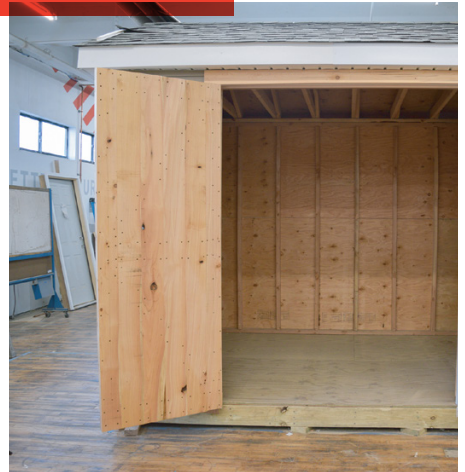

SHED PURCHASE FORM

INSIDE

STANDARD CHOICES

Price: $3000 *Check all that apply*

- ☐ 8' x 10'   ☐ Smaller: ____ x ____
- ☐ Vinyl siding, Color: _____
- ☐ Asphalt Shingles, Color: _____
- ☐ Single 3' Cedar Barn Door

Door Location: _____

Delivery Location: _____
_____

ADDED CHOICES

Check all that apply

- ☐ Double Cedar Barn Door (5'-6'): +$200
- ☐ Glass window in cedar door: ____ x +$150
- Steel door: ☐ Single (3'), +$300
- ☐ 2'x2' window: ____ x +$150